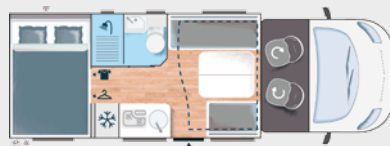

644 6.96 m 6.99 m

NEW

... and 3 finishes

***
FIRST
Line

❶ The essential

as standard

****
TITANIUM

Vip

❶ The essential,
❷ + more features

as standard

*****
TITANIUM

Premium

❶ The essential,
❷ + more features,
❸ + more sophistication

as standard